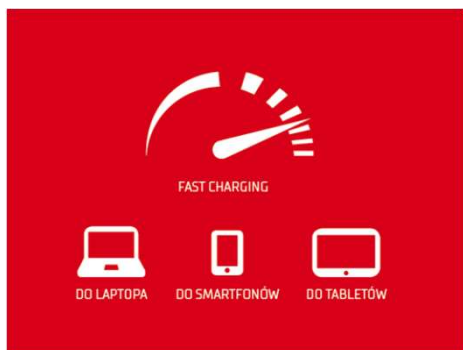

MODECOM

Product book

MODECOM MC-65C Royal
Notebook / mobile devices adapter 65W USB Type-C

MODECOM

MODECOM MC-65C Royal

MODECOM MC-65C Royal is a power adapter equipped with one USB-C charging port for mobile devices. The power adapter enables easy connection and quick charging of mobile devices such as a smartphone or tablet. It is made of high quality materials, and the technological solutions provide maximum comfort of use and to safely and quickly charge the connected devices. The modernity and versatility of the power supply is characterized by a USB-C charging port. MODECOM MC-65C Royal is an excellent choice for people who have mobile devices compatible with the power supply port.

Key features

- ✓ **One USB-C charging port**
- ✓ **Fast charging**
- ✓ **Made of high quality materials, it ensures safe charging of connected devices and long life of the power adapter**
- ✓ **Universal usability**
- ✓ **65 Watt**

Mobile devices power adapter

Universal solutions

The modernity and versatility of the power adapter is characterized by a USB-C charging port. MODECOM MC-65C Royal is an excellent choice for people who have mobile devices compatible with the power supply port.

Quick charge

Connecting a mobile device to USB-C port ensures fast and safe charging.

High quality

The power adapter is made of high quality materials, ensuring long life of the device. The technological solutions also ensures maximum comfort of use.